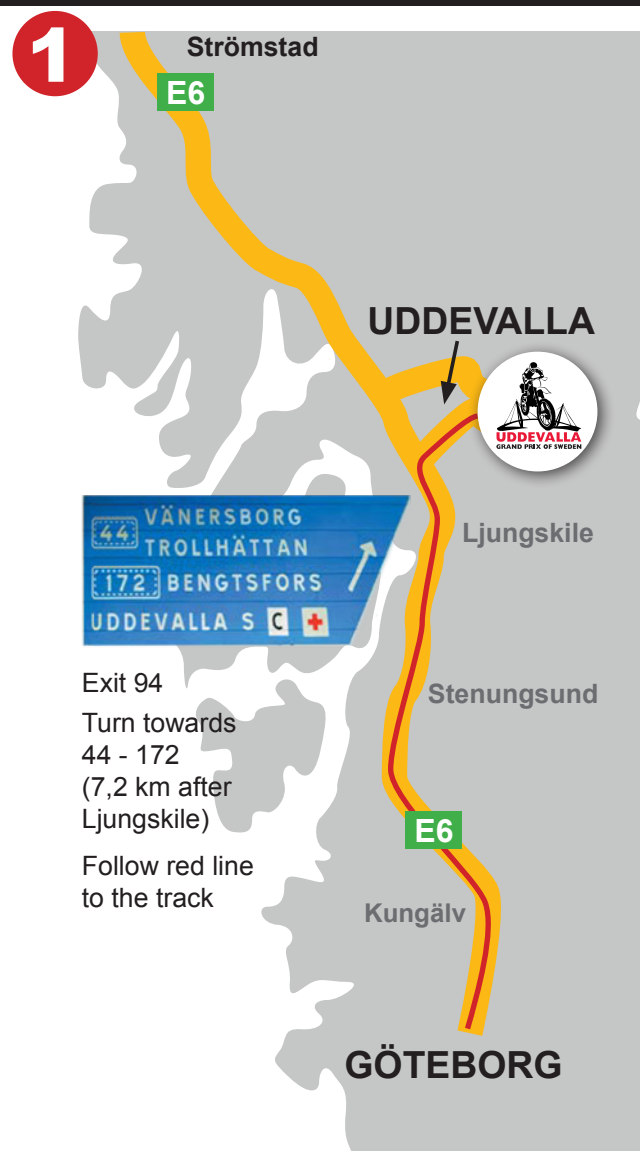

ROADMAP

VM MOTOCROSS

UDDEVALLA GRAND PRIX OF SWEDEN

6 - 7 AUGUST 2022

FIM MOTOCROSS WORLD CHAMPIONSHIP

UDDEVALLA GP | GPS-coordinate: 58° 20' 14" N 12° 01' 07" E