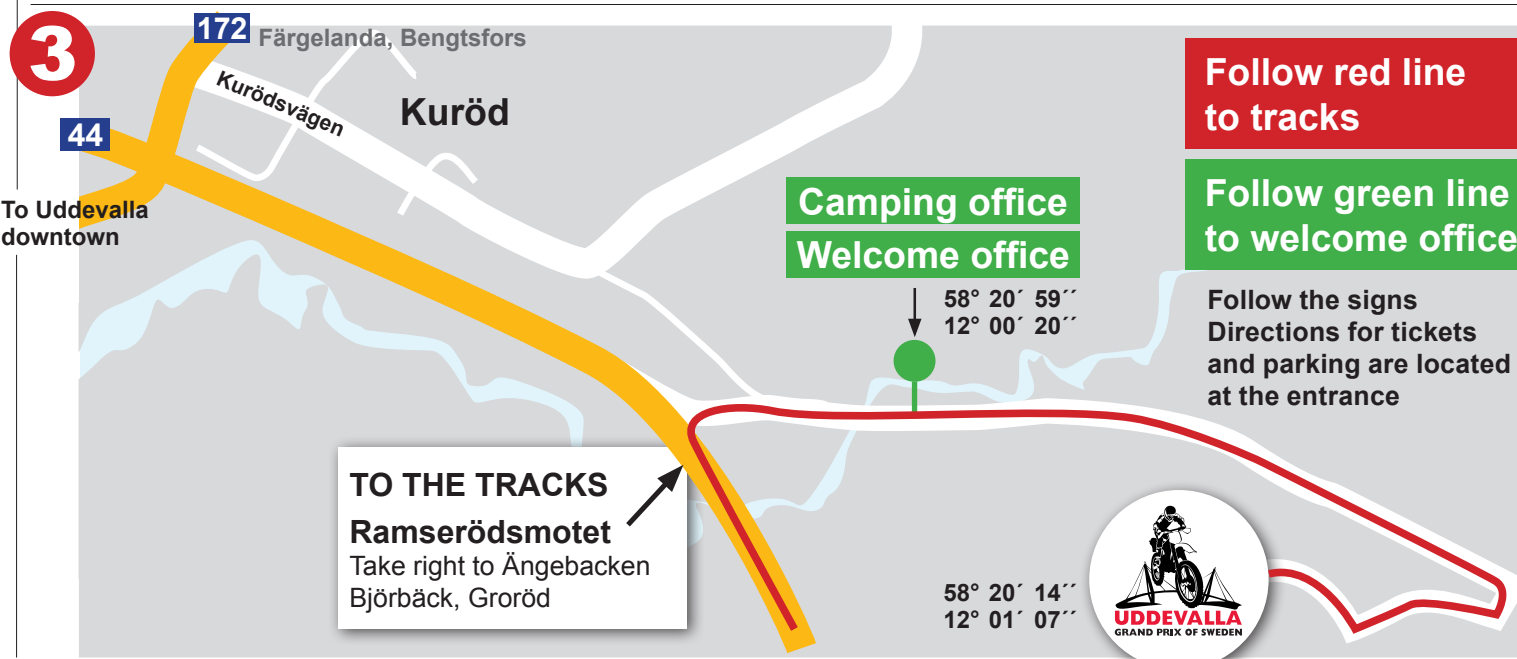

ROADMAP

VM MOTOCROSS

UDDEVALLA GRAND PRIX OF SWEDEN

6 - 7 AUGUST 2022

FIM MOTOCROSS WORLD CHAMPIONSHIP

UDDEVALLA GP | GPS-coordinate: 58° 20' 14" N 12° 01' 07" E